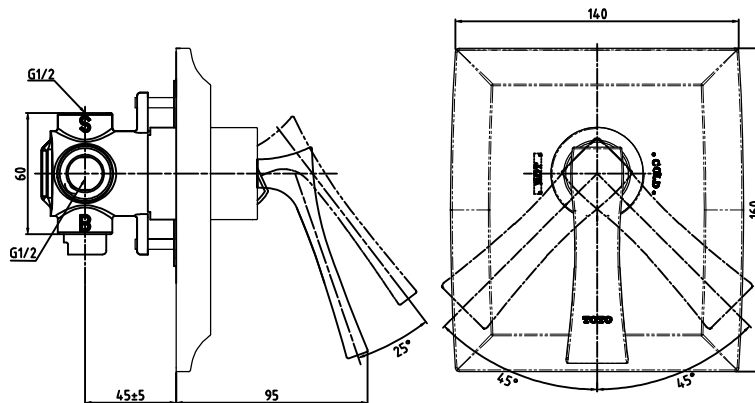

Classic Series  
Single Lever Shower Mixer

**DP353/DV311-3R/  
DP353#PG/  
DV311-3R**

## Features

- Classic styling
- Smooth operation with lever type

DP353(#PG)/DV311-3R

## Specifications

Finish : - Chrome  
          - Gold (#PG)

Size : 140W x 95D x 160H mm

## Parts Description

- **DP353(#PG)/DV311-3R**  
Single Lever Shower Mixer

Please consult a TOTO representative for details